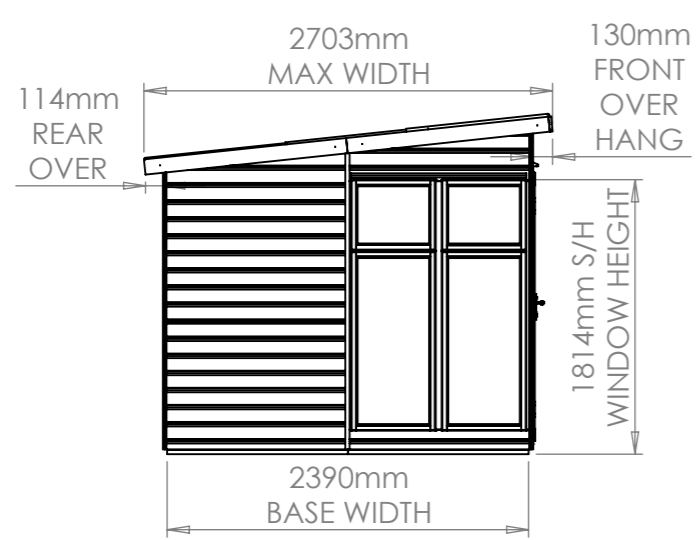

1 2 3 4 5 6 7 8

A A

B B

C C

D D

E E

F F

0 1000  
SCALE 1: 50

8X8 Pent with R/H 6ft Shed

The Greenhouse People Ltd © 2025

1 2 3 4