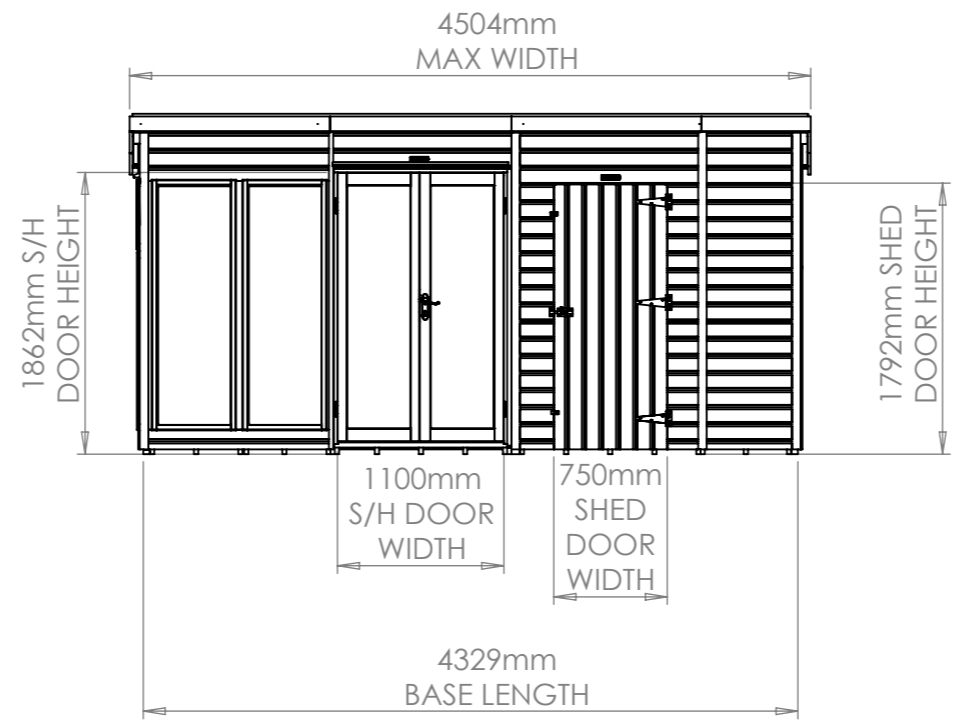

1 2 3 4 5 6 7 8

A A

B B

C C

D D

E E

F F

0 1000  
SCALE 1: 50

8X8 Pent with R/H 6ft Shed

The Greenhouse People Ltd © 2025

1 2 3 4